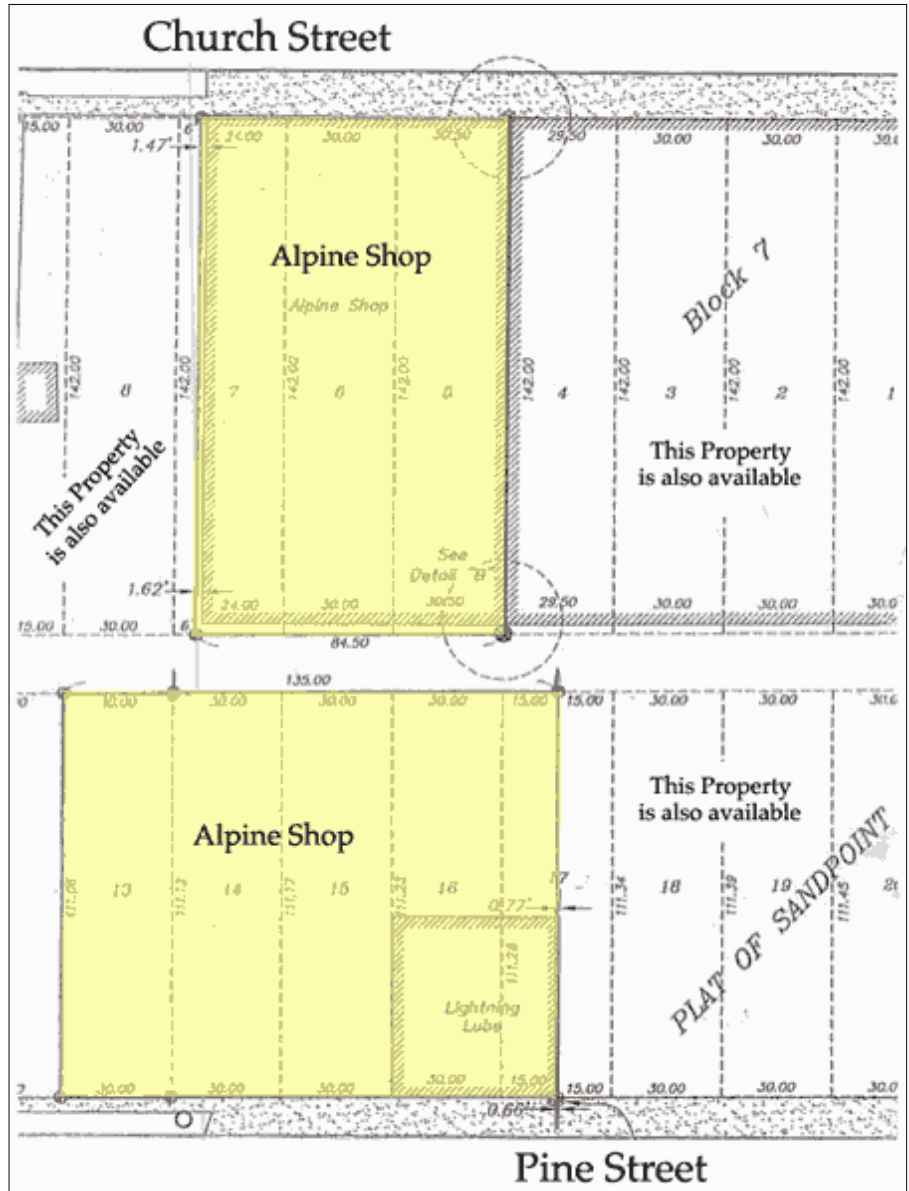

Commercial Property and Business For Sale - Sandpoint, Idaho & Schweitzer Mountain Resort

Skis Snowboards - Sporting Goods - Boat Service Shop

The Alpine Shop - Established in 1966

The Alpine Shop, located in Sandpoint, Idaho and at Schweitzer Mountain Resort, is an established, 41 year old business in an incredibly fast growing resort market. This downtown location is one part of the property for sale.

For More Information Contact:

Terry Cooper

(208) 290-1899

Lakeshore Mountain Properties, LLC